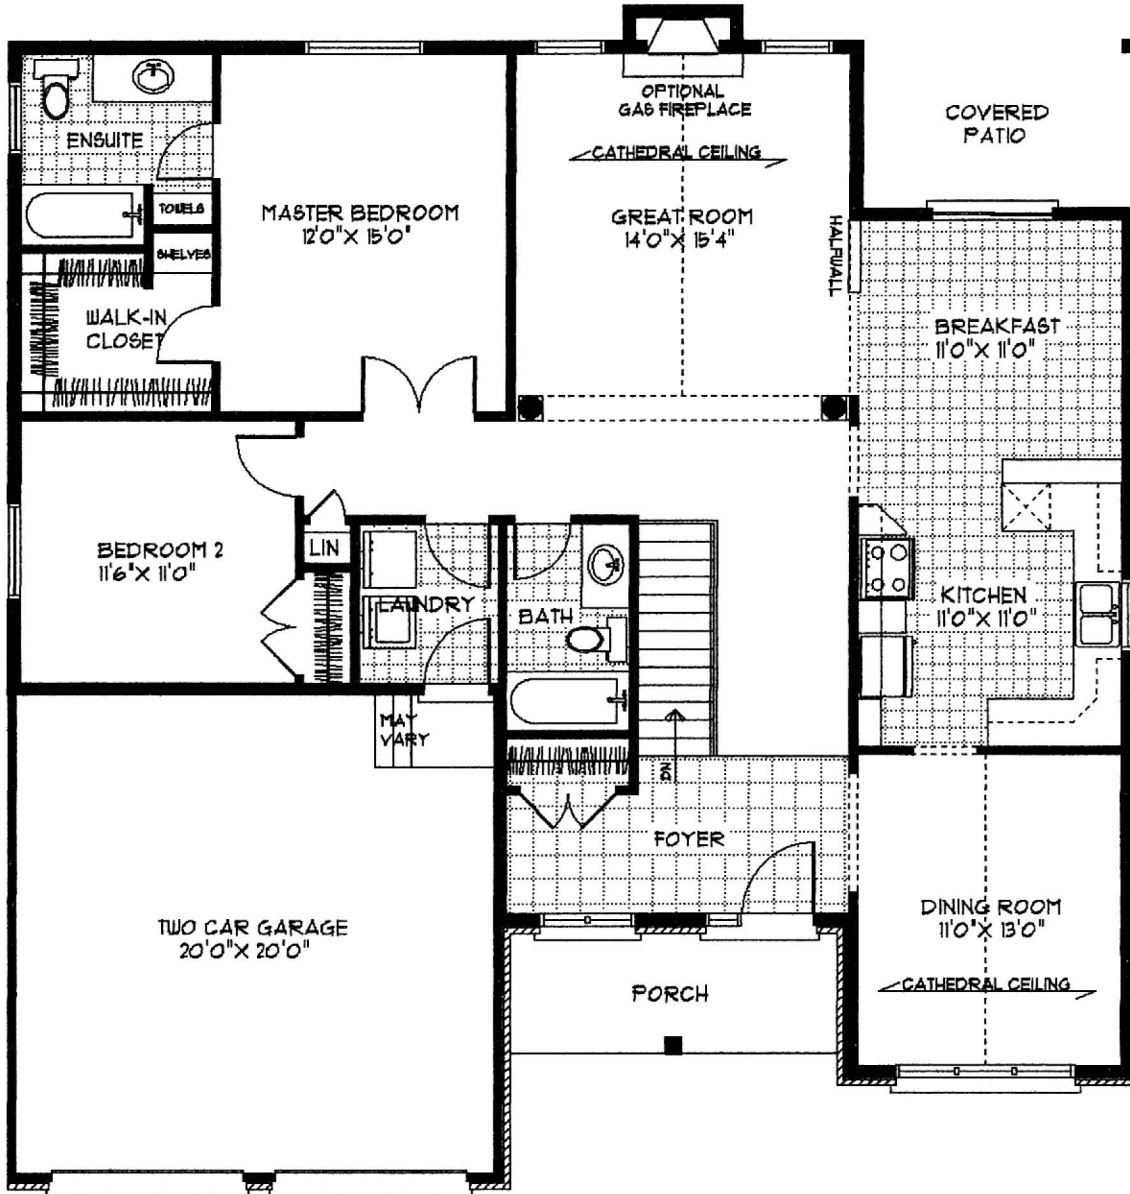

NEILCORP GENERAL CONTRACTING LTD.
THE NAISMITH A
 1550 SQ.FT

MAIN FLOOR PLAN - 2 BEDROOM

ALL MEASUREMENTS, FLOOR AREAS AND SPECIFICATIONS
 ARE APPROXIMATE AND SUBJECT TO CHANGE
 WITHOUT NOTICE