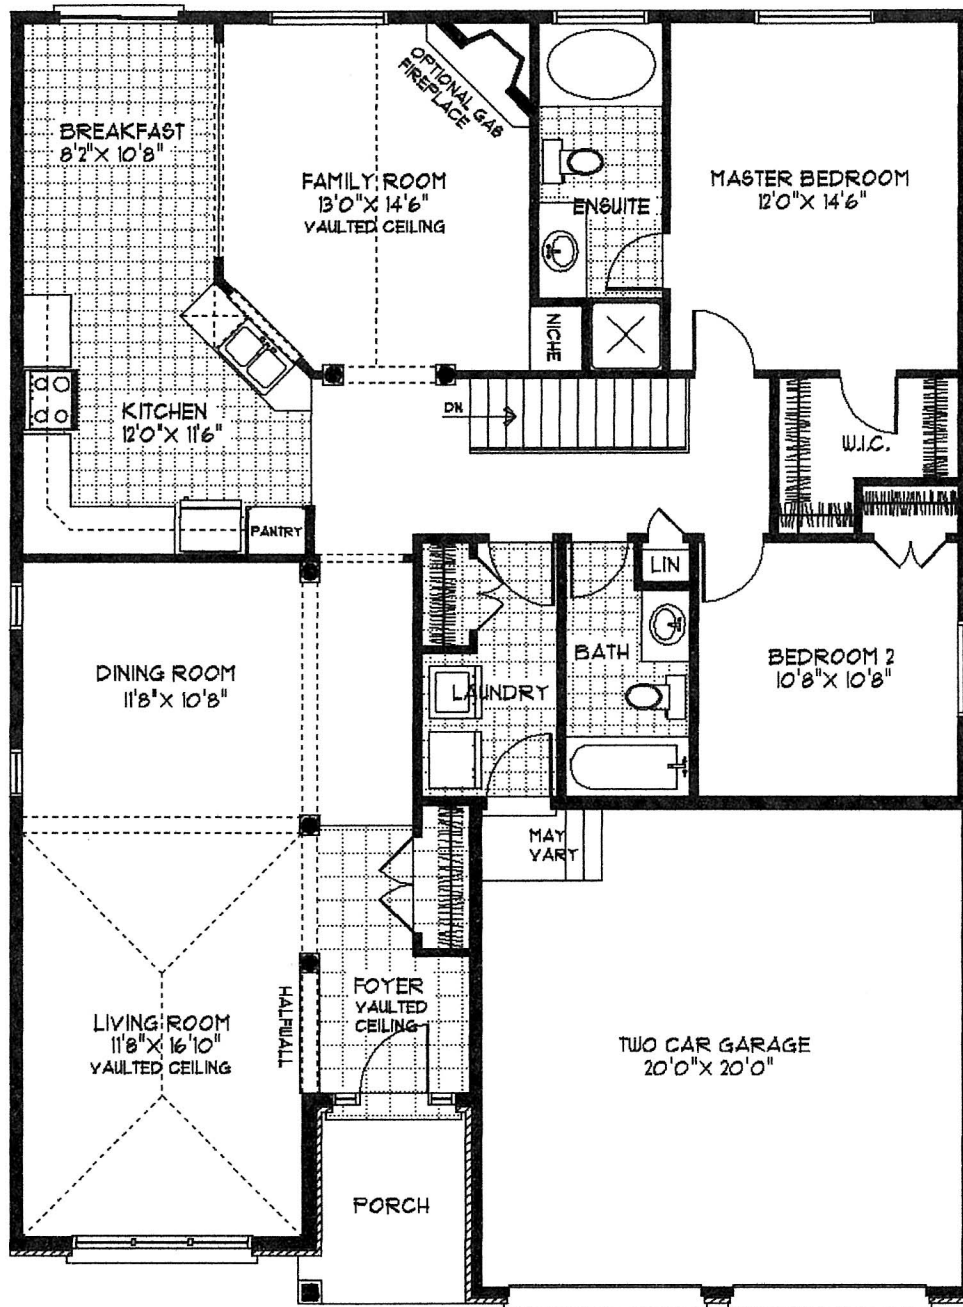

NEILCORP GENERAL CONTRACTING LTD.
THE MISSISSIPPI
 1660 SQ.FT.

MAIN FLOOR PLAN

ALL MEASUREMENTS, FLOOR AREAS AND SPECIFICATIONS
 ARE APPROXIMATE AND SUBJECT TO CHANGE
 WITHOUT NOTICE