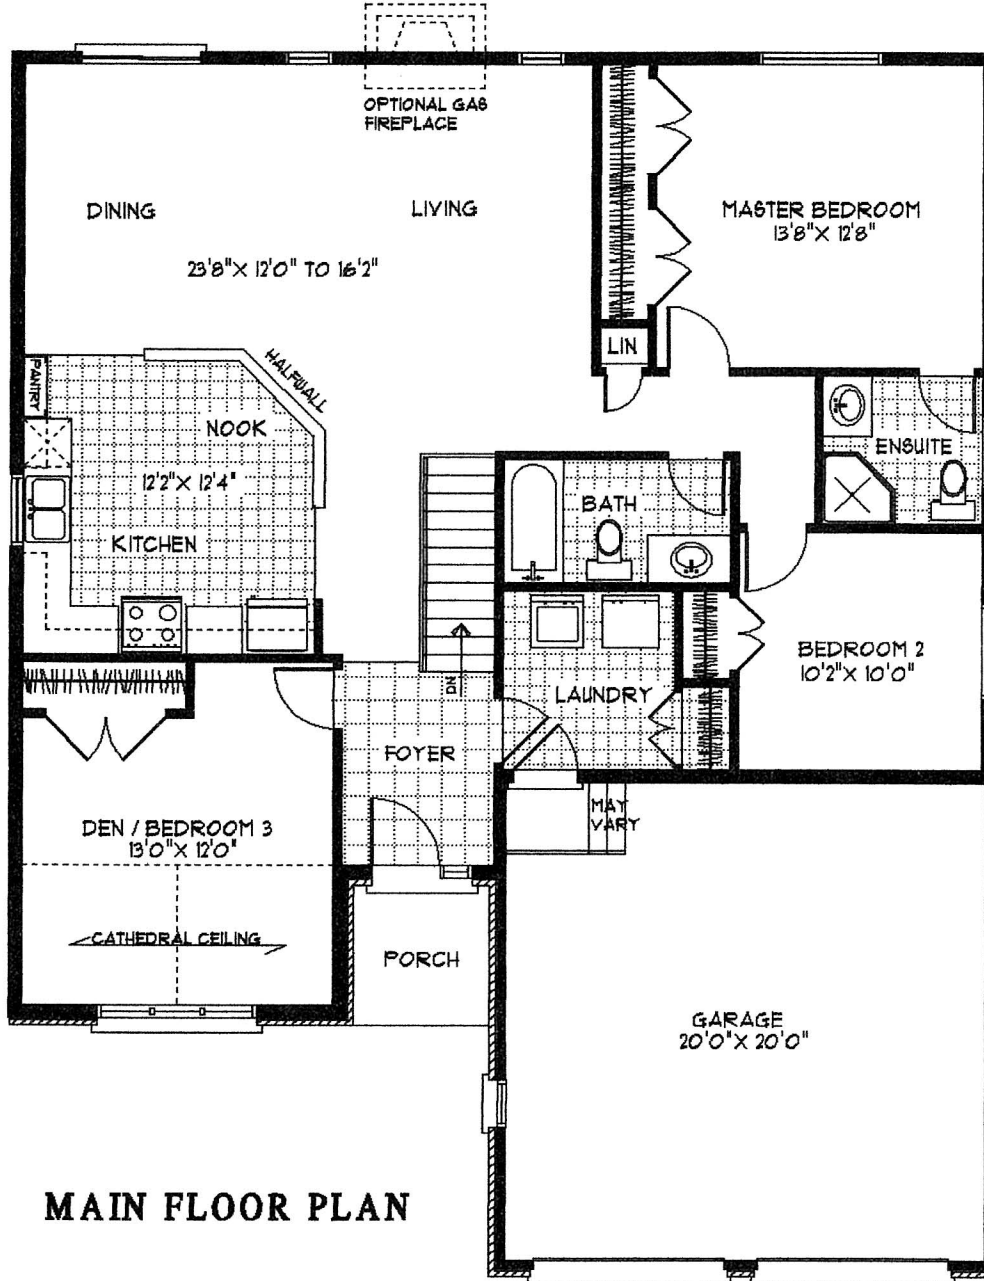

NEILCORP GENERAL CONTRACTING INC.  
THE GLANWORTH B  
1423 SQ.FT.

MAIN FLOOR PLAN

ALL MEASUREMENTS, FLOOR AREAS AND SPECIFICATIONS  
ARE APPROXIMATE AND SUBJECT TO CHANGE  
WITHOUT NOTICE