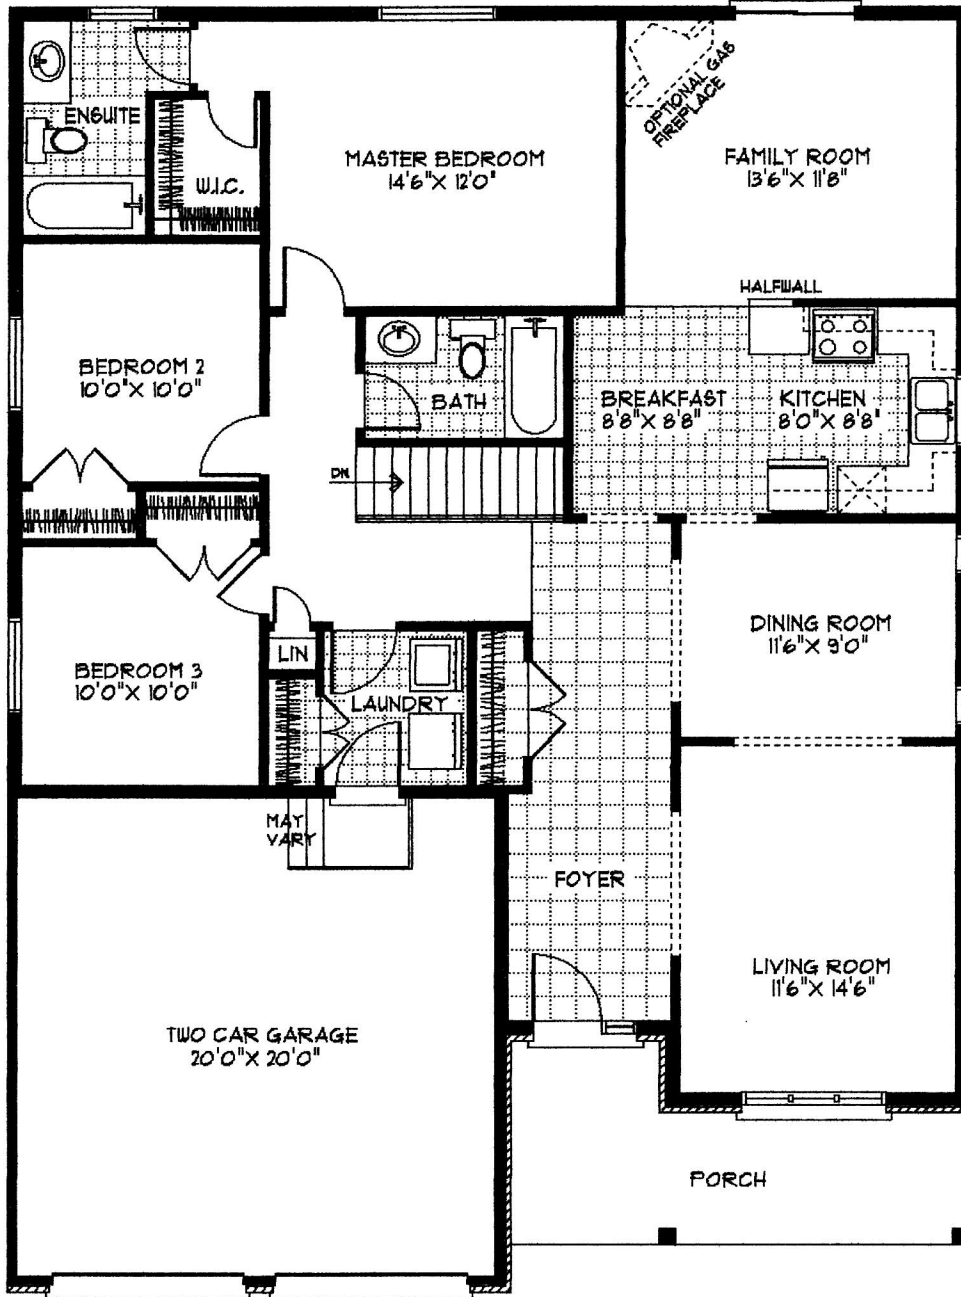

NEILCORP GENERAL CONTRACTING INC.  
THE BELMONT 2  
1552 SQ.FT.

MAIN FLOOR PLAN

ALL MEASUREMENTS, FLOOR AREAS AND SPECIFICATIONS  
ARE APPROXIMATE AND SUBJECT TO CHANGE  
WITHOUT NOTICE